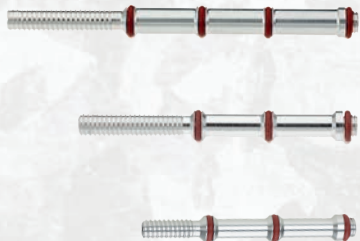

SURESTRIKE™ ACCESSORIES

SAFETY PIPE

SKU: 9MSP-L (Long)

SKU: 9MSP-S (Short)

SKU: 9MSP-C (Subcompact)

The UhrSecure™ Safety system, locks the SureStrike™ in the barrel to provide a visual and physical indicator that the gun is safe.

- Long Safety Pipe - for barrels from 3.5" - 4.8"
- Subcompact Safety Pipe - for barrels from 2.8" to 3.5"
- Short Safety Pipe - for barrels from 2.9"-4"

SAFETY NUT

SKU: 9MRSN

Self centering and secures the safety pipe to the barrel ensuring safety and accuracy.